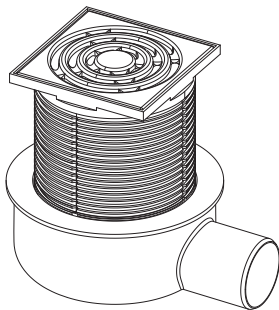

TECEdrainpoint S – 360 10 50

TECEdrainpoint S – 360 10 50