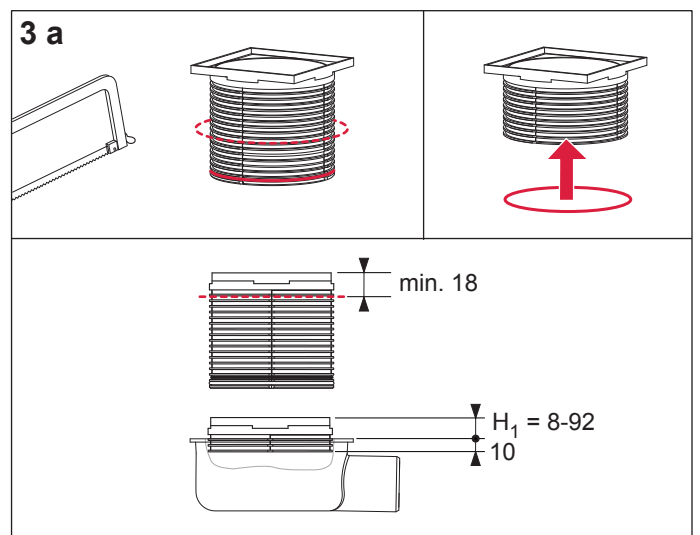

TECEdrainpoint S – 360 10 50

TECEdrainpoint S – 360 10 50