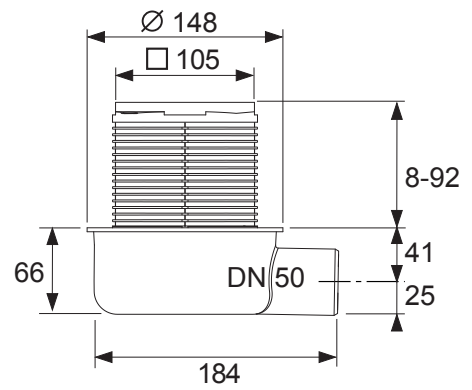

TECEdrainpoint S – 360 10 50

TECEdrainpoint S – 360 10 50