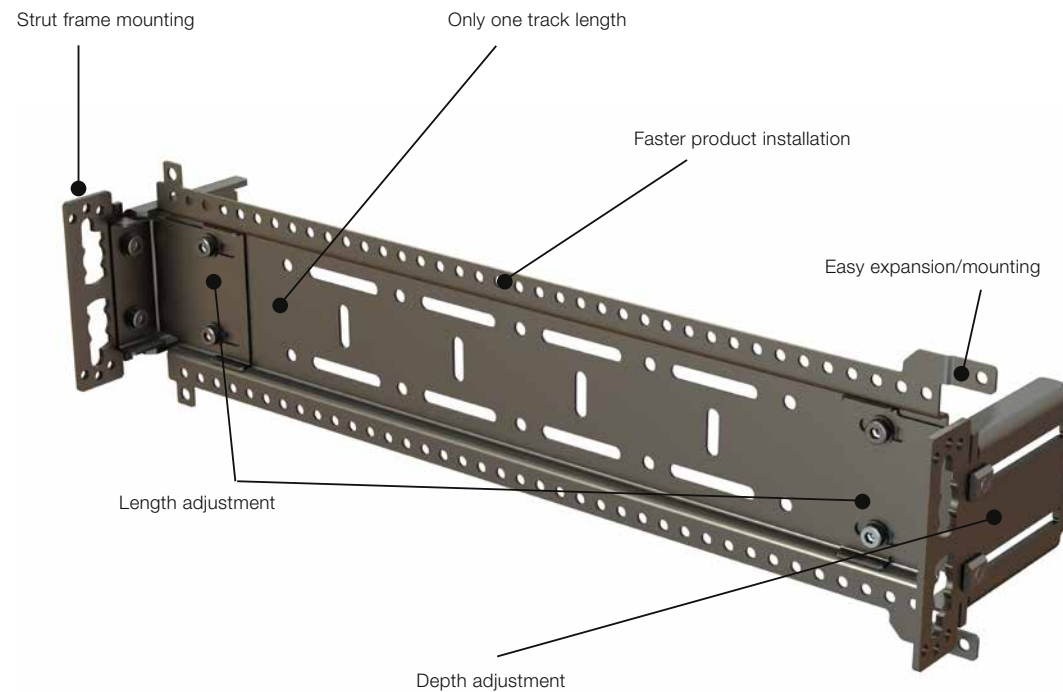

xGrid for neat, concealed installation

The all-purpose installation track! Whatever combination of our concealed products you want, installation is fast, safe and above all, precise.