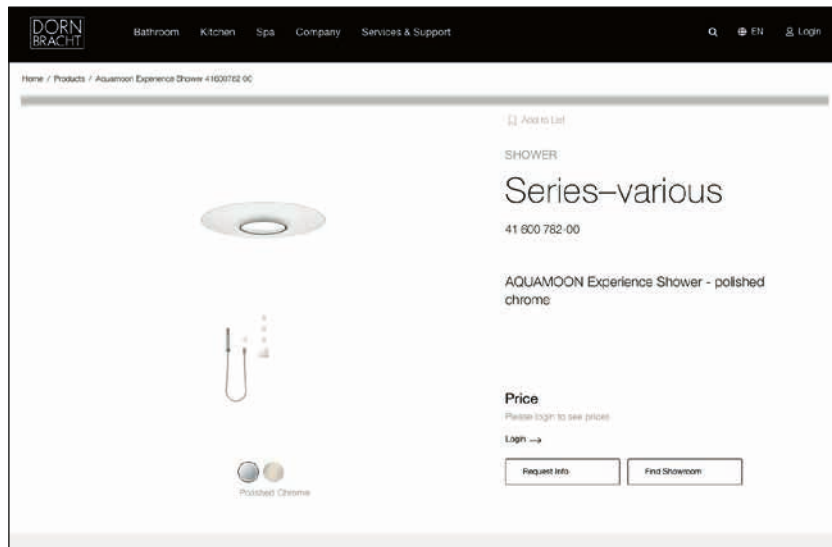

Further information, along with product information and technical data, can be found at [dornbracht.com](https://www.dornbracht.com)

dornbracht.com