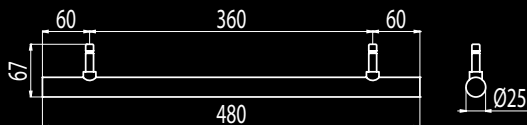

Tutti gli stendini della gamma Hang Up possono essere installati sia in verticale che in orizzontale.

The TONDO 25 Towel rail with 25 mm pipe is available in two widths (Small and Large) and can be installed on all IRSAP radiators (see the table on page 20-21).

TONDO 25 is available in every color and also in the chrome-plated version (see the range of colors on page 22-23).

All Hang Up towel rails can be installed either vertically or horizontally.

Stendino Tondo 25 "Small"
Tondo 25 Towel rail "Small"
L: 370 mm; P: 67 mm