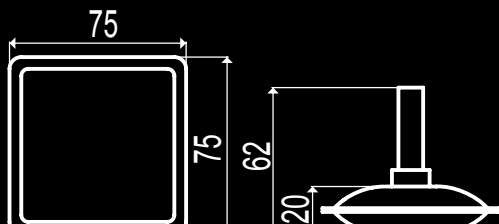

Appendino Quadro 75
Hanger Quadro 75

H: 75 mm - L: 75 mm - P: 62 mm